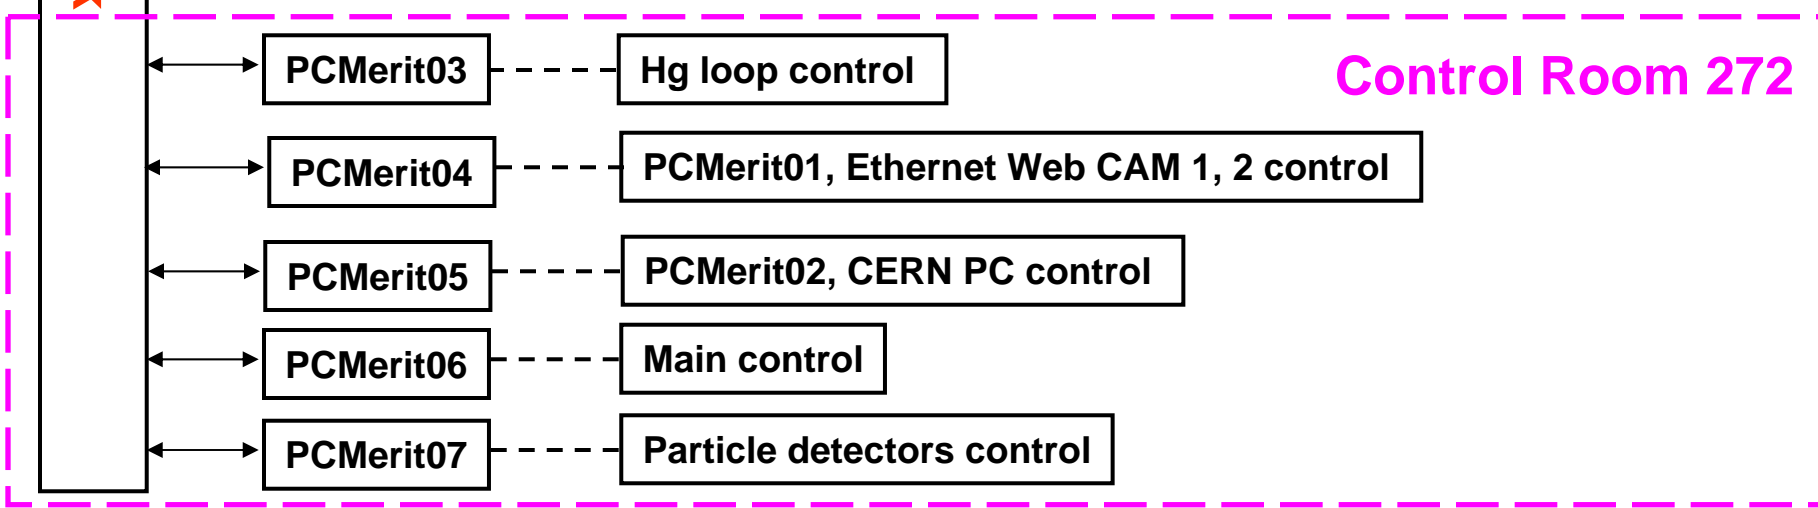

Optical Diagnostics Networking at CERN

May 23, 2007

HeeJin Park

TT2A

Control Room 272

IP Address List of All Machines
For MERIT Experiment In Optical Diagnostics

PCMerit01 : 137.138.250.12 (Will move to TT2A)

PCMerit02 : 137.138.250.30 (Will move to TT2A)

PCMerit03 : 137.138.250.31

PCMerit04 : 137.138.250.32

PCMerit05 : 137.138.250.33

PCMerit06 : N/A

PCMerit07 : 137.138.250.34

CERN PC : 137.138.184.9

Win98 : 192.168.1.1 (Local IP)