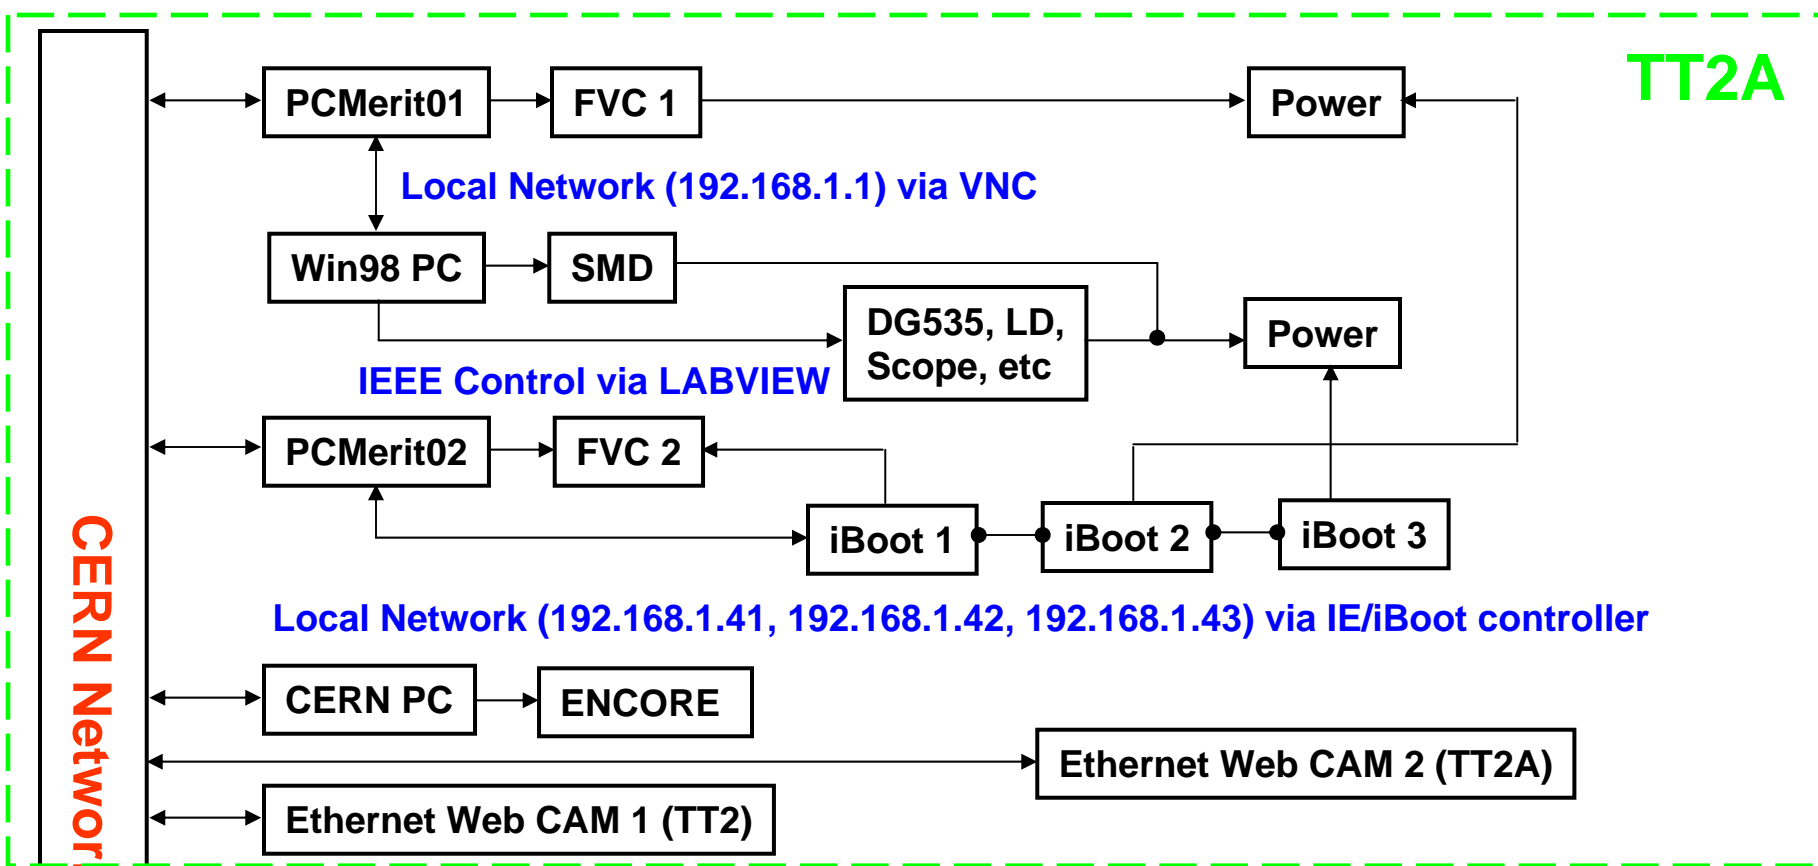

Optical Diagnostics Networking at CERN

May 23, 2007

HeeJin Park

TT2A

Control Room 272

IP Address List of All Machines
For MERIT Experiment In Optical Diagnostics

PCMerit01 : 137.138.250.12 (Will move to TT2A)

PCMerit02 : 137.138.250.30 (Will move to TT2A)

PCMerit03 : 137.138.250.31

PCMerit04 : 137.138.250.32

PCMerit05 : 137.138.250.33

PCMerit06 : N/A

PCMerit07 : 137.138.250.34

CERN PC : 137.138.184.9

Win98 : 192.168.1.1 (Local IP)

iBoot 1 : 192.168.1.41 (Local IP)

137.138.184.10

iBoot 2 : 192.168.1.42 (Local IP)

137.138.184.11

iBoot 3 : 192.168.1.43 (Local IP)

137.138.184.12

Ethernet Web Cam 1 : N/A

Ethernet Web Cam 2 : N/A