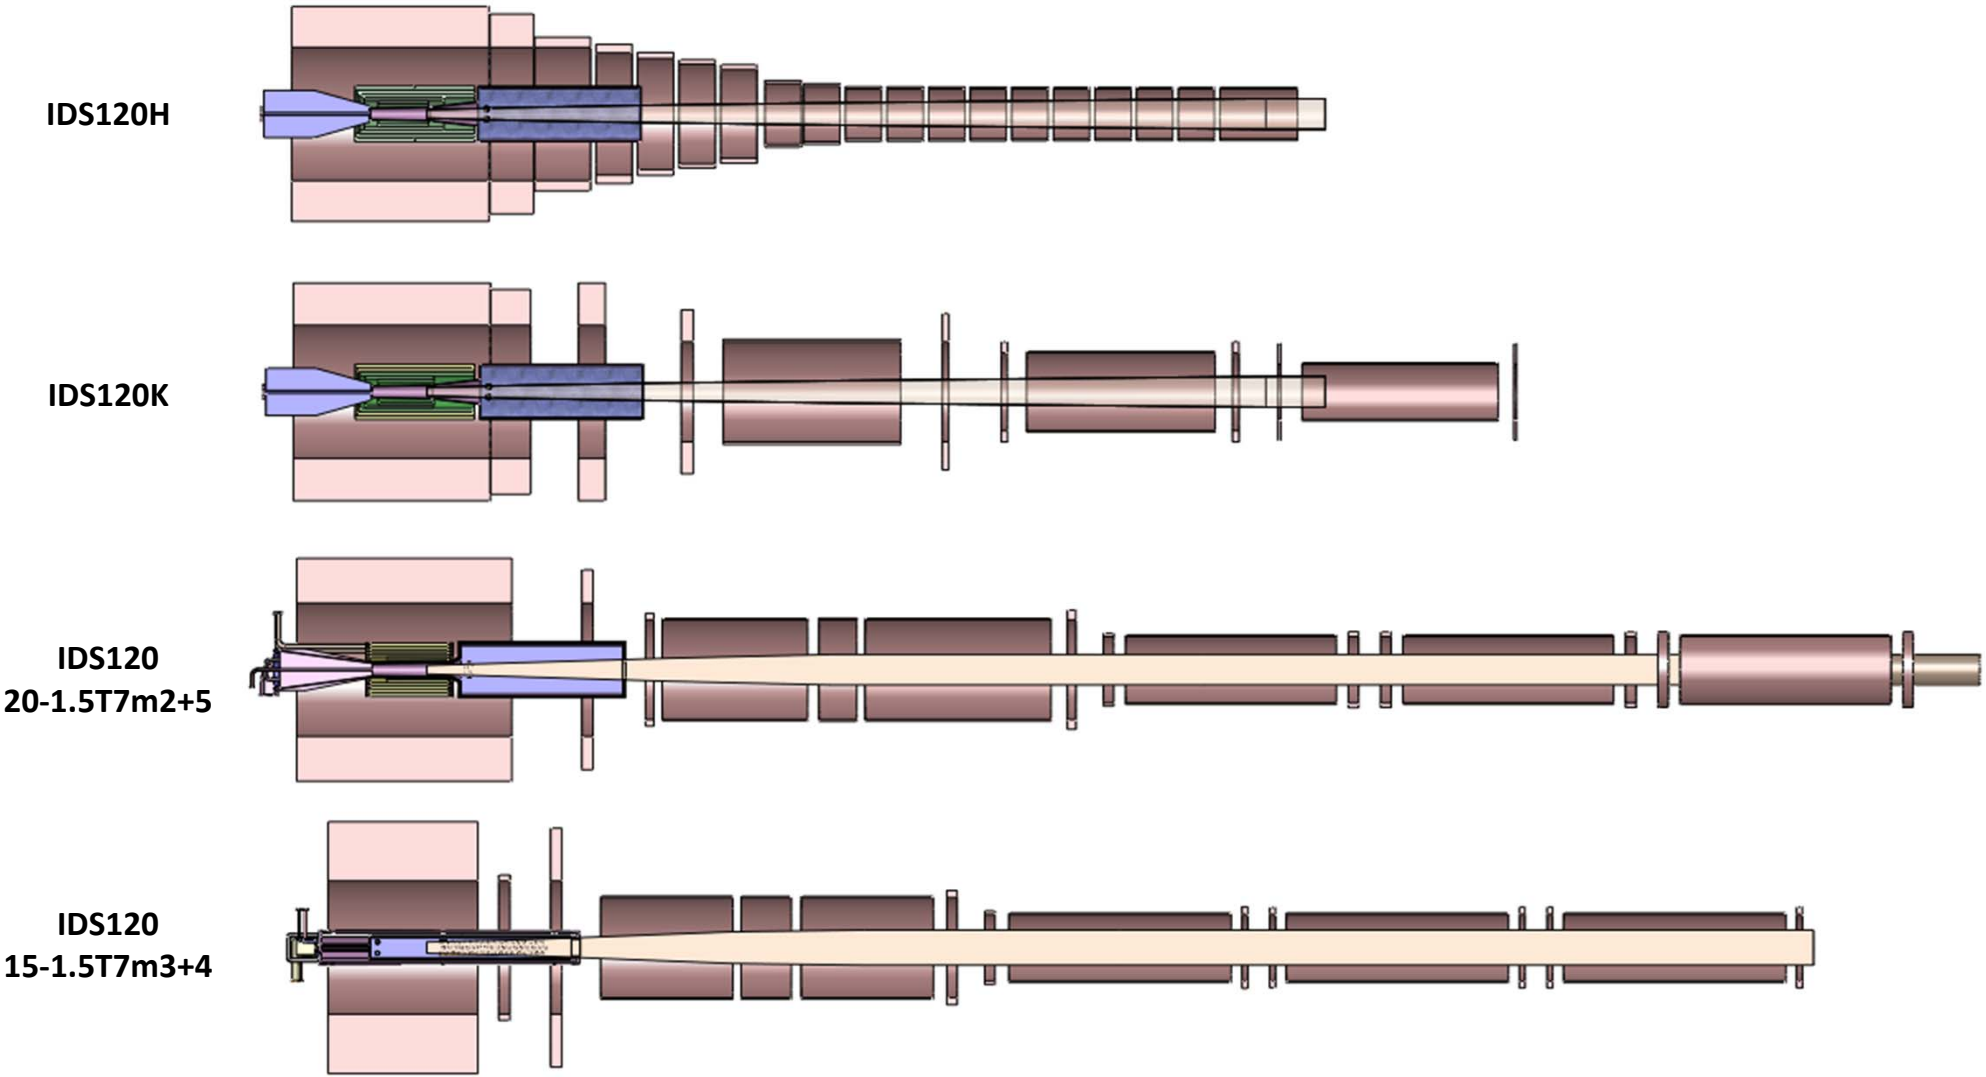

IDS120_151.5T7m3+4 Images

Van Graves

May 4, 2013

IDS120 Coil Comparison

IDS120H

IDS120K

IDS120
20-1.5T7m2+5

IDS120
15-1.5T7m3+4

IDS120 Coil Comparison - Sections

Front Views

IDS120_15-1.5T7m3+4 Cryo 1-5

IDS120_15-1.5T7m3+4 Cryo1-5 Front (with & without dim)

IDS120_15-1.5T7m3+4 Cryo1-5 Front Xsec (with & without dim)

IDS120_15-1.5T7m3+4 Cryo1-2

IDS120_15-1.5T7m3+4 Cryo1 Front

IDS120_15-1.5T7m3+4 Target Module Section

Isometric Views

IDS120_15-1.5T7m3+4 Cryo1-5 Iso

IDS120_15-1.5T7m3+4 Cryo1-5 Iso

IDS120_15-1.5T7m3+4 Cryo1-2 Iso Cut

IDS120_15-1.5T7m3+4 Cryo1-2 With Uncut Target Module

IDS120_15-1.5T7m3+4 Cryo1 Iso

IDS120_15-1.5T7m3+4 Cryo 1-2

IDS120_15-1.5T7m3+4 Cryo1

IDS120_15-1.5T7m3+4 Cryo1 with Uncut Target Module

IDS120_15-1.5T7m3+4 Utility Connections