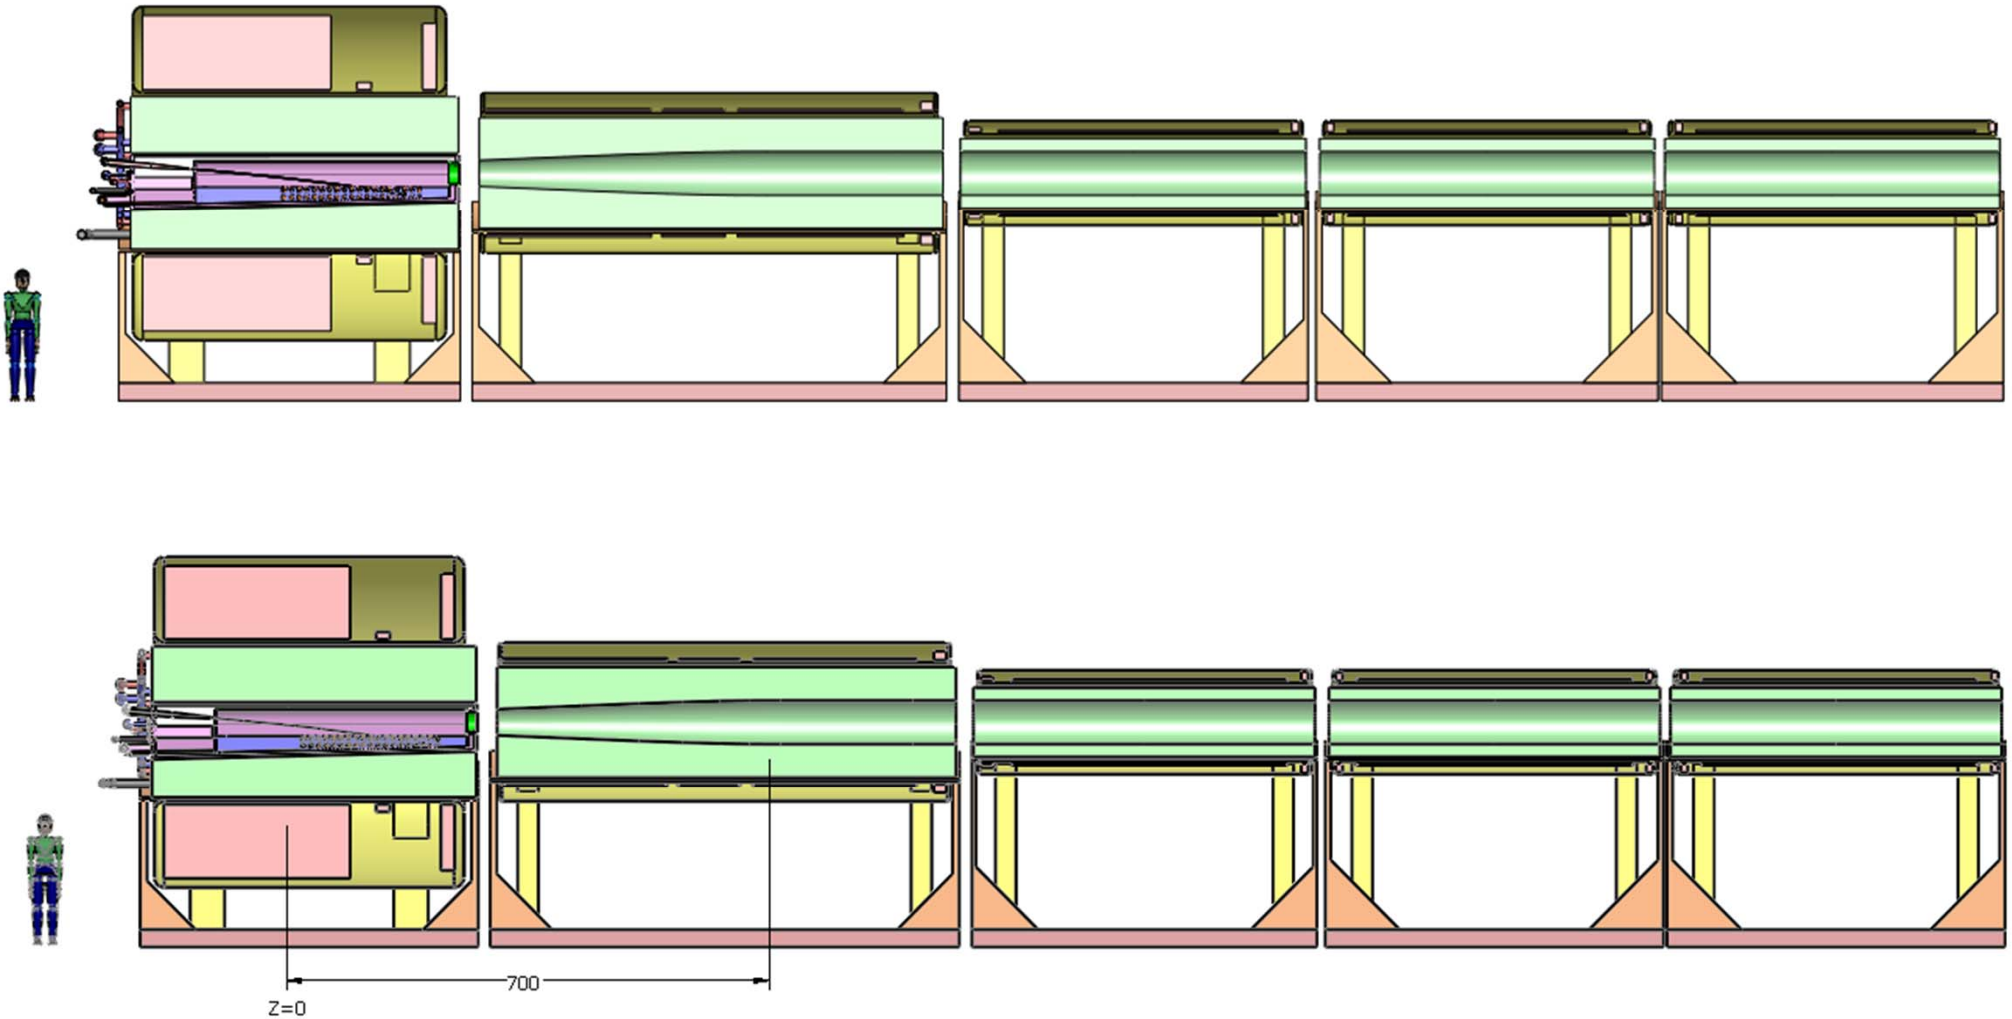

IDS120_151.5T7m3+4 Images

Van Graves

May 4, 2013

IDS120 Coil Comparison

IDS120H

IDS120K

IDS120
20-1.5T7m2+5

IDS120
15-1.5T7m3+4

IDS120 Coil Comparison - Sections

Front Views

IDS120_15-1.5T7m3+4 Cryo 1-5

IDS120_15-1.5T7m3+4 Cryo1-5 Front (with & without dim)

IDS120_15-1.5T7m3+4 Cryo1-5 Front Xsec (with & without dim)

IDS120_15-1.5T7m3+4 Cryo1-2

IDS120_15-1.5T7m3+4 Cryo1 Front

IDS120_15-1.5T7m3+4 Target Module Section

Isometric Views

IDS120_15-1.5T7m3+4 Cryo1-5 Iso

IDS120_15-1.5T7m3+4 Cryo1-5 Iso

IDS120_15-1.5T7m3+4 Cryo1-2 Iso Cut

IDS120_15-1.5T7m3+4 Cryo1-2 With Uncut Target Module

IDS120_15-1.5T7m3+4 Cryo1 Iso

IDS120_15-1.5T7m3+4 Cryo 1-2

IDS120_15-1.5T7m3+4 Cryo1

IDS120_15-1.5T7m3+4 Cryo1 with Uncut Target Module

IDS120_15-1.5T7m3+4 Utility Connections