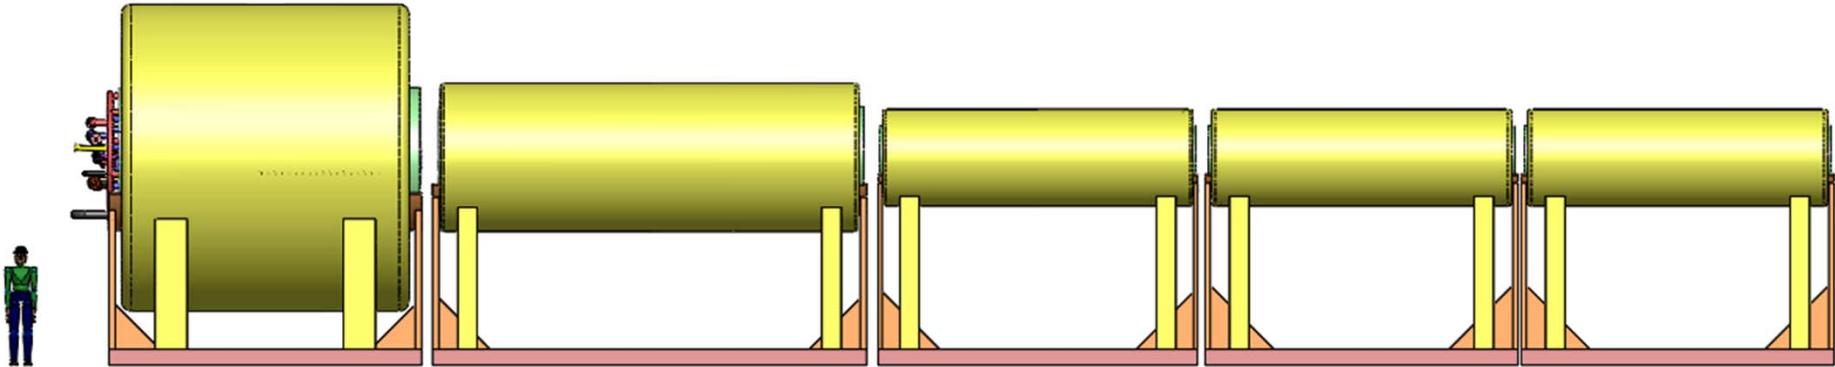

IDS120_151.5T7m3+4 Images

Van Graves

May 4, 2013

IDS120 Coil Comparison

IDS120H

IDS120K

IDS120
20-1.5T7m2+5

IDS120
15-1.5T7m3+4

IDS120 Coil Comparison - Sections

Front Views

IDS120_15-1.5T7m3+4 Cryo 1-5

IDS120_15-1.5T7m3+4 Cryo1-5 Front (with & without dim)

IDS120_15-1.5T7m3+4 Cryo1-5 Front Xsec (with & without dim)

IDS120_15-1.5T7m3+4 Cryo1-2

IDS120_15-1.5T7m3+4 Cryo1 Front

IDS120_15-1.5T7m3+4 Target Module Section

Isometric Views

IDS120_15-1.5T7m3+4 Cryo1-5 Iso

IDS120_15-1.5T7m3+4 Cryo1-5 Iso

IDS120_15-1.5T7m3+4 Cryo1-2 Iso Cut

IDS120_15-1.5T7m3+4 Cryo1-2 With Uncut Target Module

IDS120_15-1.5T7m3+4 Cryo1 Iso

IDS120_15-1.5T7m3+4 Cryo 1-2

IDS120_15-1.5T7m3+4 Cryo1

IDS120_15-1.5T7m3+4 Cryo1 with Uncut Target Module

IDS120_15-1.5T7m3+4 Utility Connections