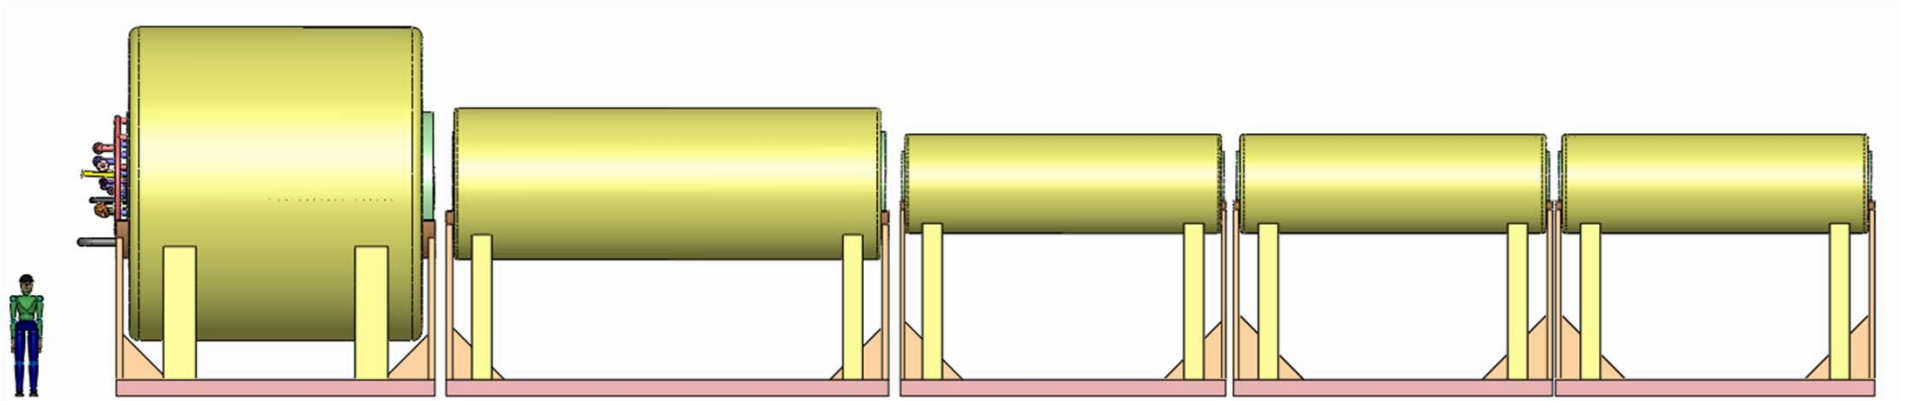

IDS120 Coil Comparison - Sections

Front Views

IDS120_15-1.5T7m3+4 Cryo 1-5

IDS120_15-1.5T7m3+4 Cryo1-5 Front (with & without dim)

IDS120_15-1.5T7m3+4 Cryo1-5 Front Xsec (with & without dim)

IDS120_15-1.5T7m3+4 Cryo1-2

IDS120_15-1.5T7m3+4 Cryo1 Front

IDS120_15-1.5T7m3+4 Target Module Section

Isometric Views

IDS120_15-1.5T7m3+4 Cryo1-5 Iso

IDS120_15-1.5T7m3+4 Cryo1-5 Iso

IDS120_15-1.5T7m3+4 Cryo1-2 Iso Cut

IDS120_15-1.5T7m3+4 Cryo1-2 With Uncut Target Module

IDS120_15-1.5T7m3+4 Cryo1 Iso

IDS120_15-1.5T7m3+4 Cryo 1-2

IDS120_15-1.5T7m3+4 Cryo1

IDS120_15-1.5T7m3+4 Cryo1 with Uncut Target Module

IDS120_15-1.5T7m3+4 Utility Connections