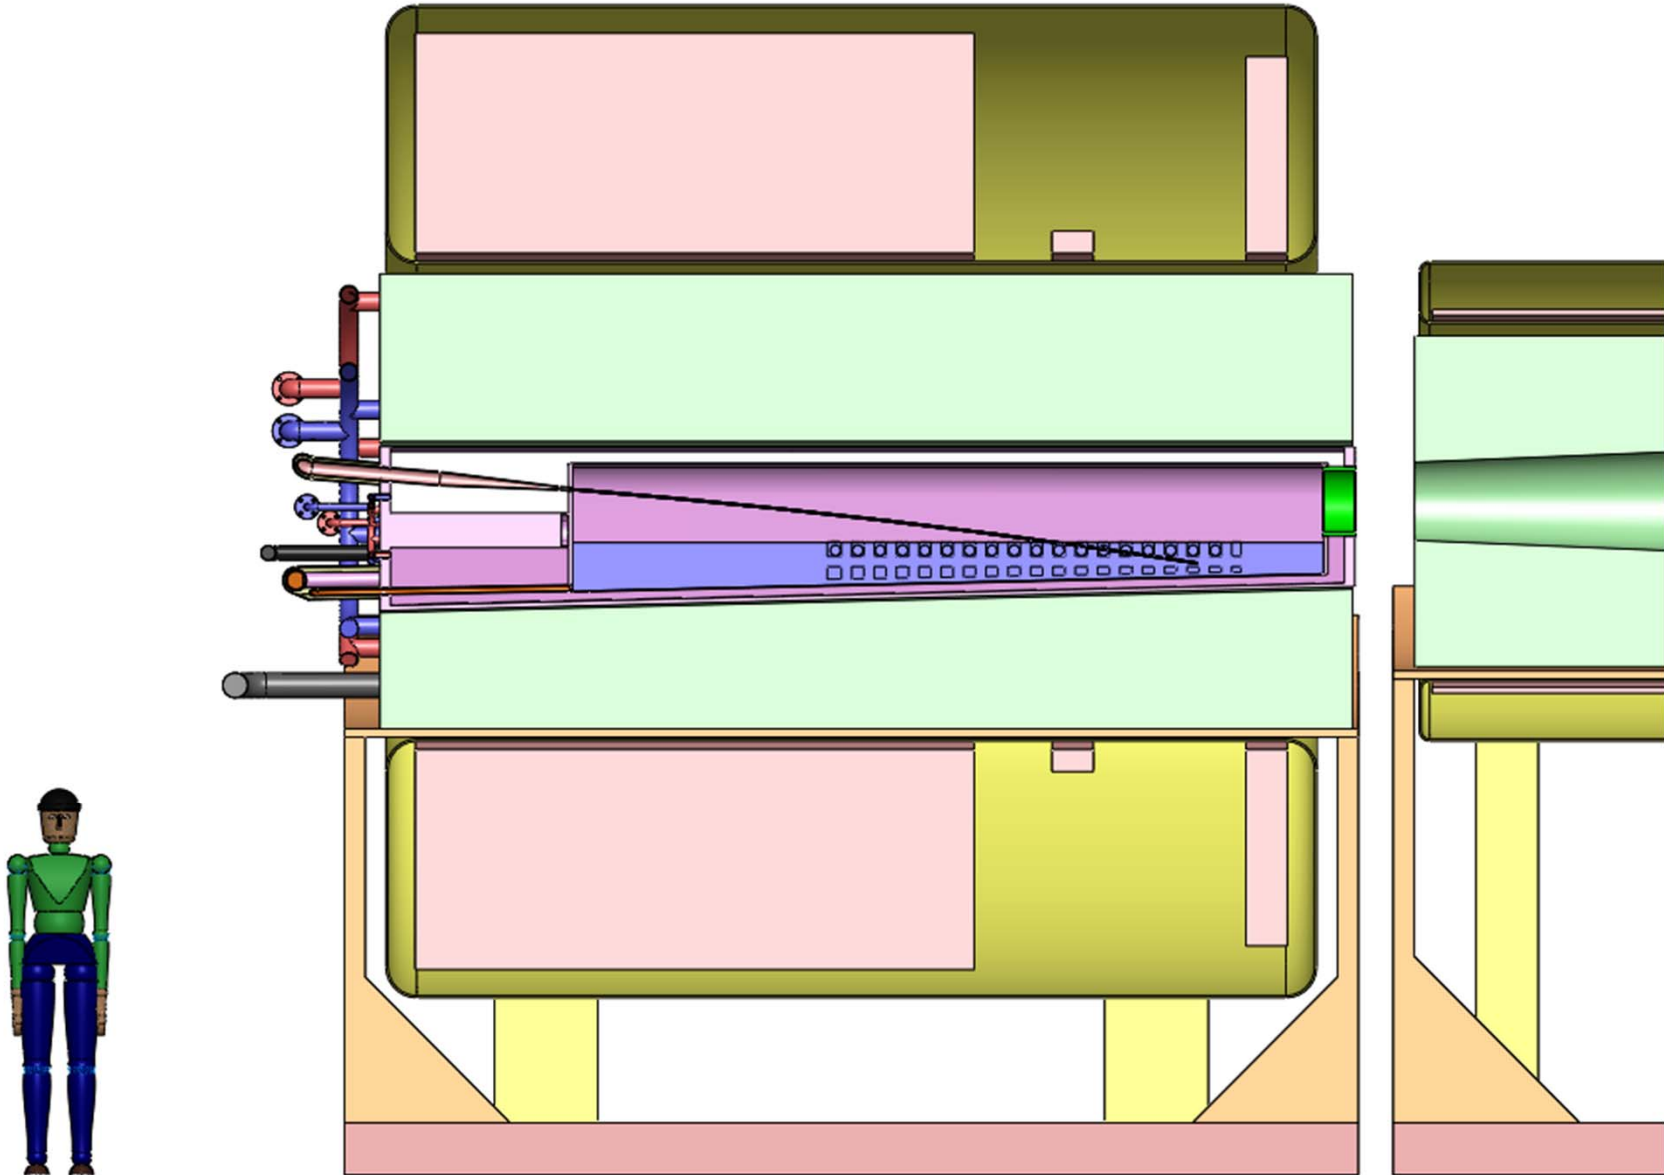

IDS120 Coil Comparison - Sections

Front Views

IDS120_15-1.5T7m3+4 Cryo 1-5

IDS120_15-1.5T7m3+4 Cryo1-5 Front (with & without dim)

IDS120_15-1.5T7m3+4 Cryo1-5 Front Xsec (with & without dim)

IDS120_15-1.5T7m3+4 Cryo1-2

IDS120_15-1.5T7m3+4 Cryo1 Front

IDS120_15-1.5T7m3+4 Target Module Section

Isometric Views

IDS120_15-1.5T7m3+4 Cryo1-5 Iso

IDS120_15-1.5T7m3+4 Cryo1-5 Iso

IDS120_15-1.5T7m3+4 Cryo1-2 Iso Cut

IDS120_15-1.5T7m3+4 Cryo1-2 With Uncut Target Module

IDS120_15-1.5T7m3+4 Cryo1 Iso

IDS120_15-1.5T7m3+4 Cryo 1-2

IDS120_15-1.5T7m3+4 Cryo1

IDS120_15-1.5T7m3+4 Cryo1 with Uncut Target Module

IDS120_15-1.5T7m3+4 Utility Connections