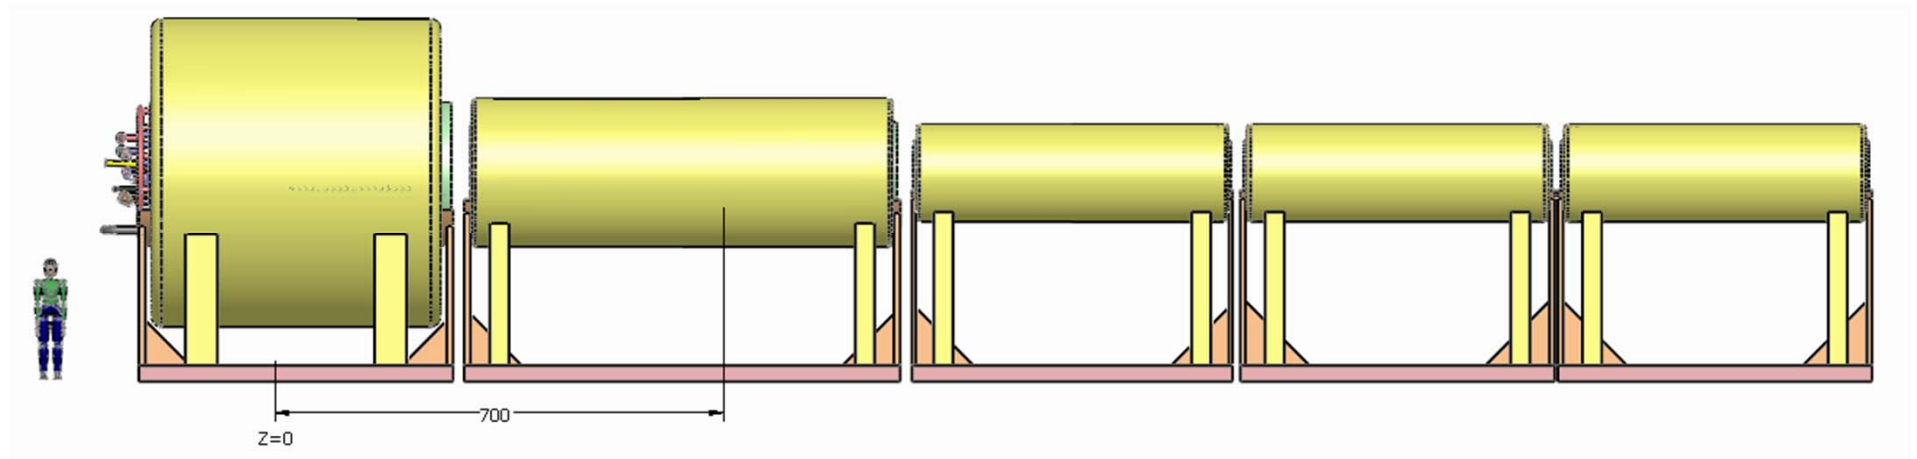

IDS120 Coil Comparison - Sections

Front Views

IDS120_15-1.5T7m3+4 Cryo 1-5

IDS120_15-1.5T7m3+4 Cryo1-5 Front (with & without dim)

IDS120_15-1.5T7m3+4 Cryo1-5 Front Xsec (with & without dim)

IDS120_15-1.5T7m3+4 Cryo1-2

IDS120_15-1.5T7m3+4 Cryo1 Front

IDS120_15-1.5T7m3+4 Target Module Section

Isometric Views

IDS120_15-1.5T7m3+4 Cryo1-5 Iso

IDS120_15-1.5T7m3+4 Cryo1-5 Iso

IDS120_15-1.5T7m3+4 Cryo1-2 Iso Cut

IDS120_15-1.5T7m3+4 Cryo1-2 With Uncut Target Module

IDS120_15-1.5T7m3+4 Cryo1 Iso

IDS120_15-1.5T7m3+4 Cryo 1-2

IDS120_15-1.5T7m3+4 Cryo1

IDS120_15-1.5T7m3+4 Cryo1 with Uncut Target Module

IDS120_15-1.5T7m3+4 Utility Connections