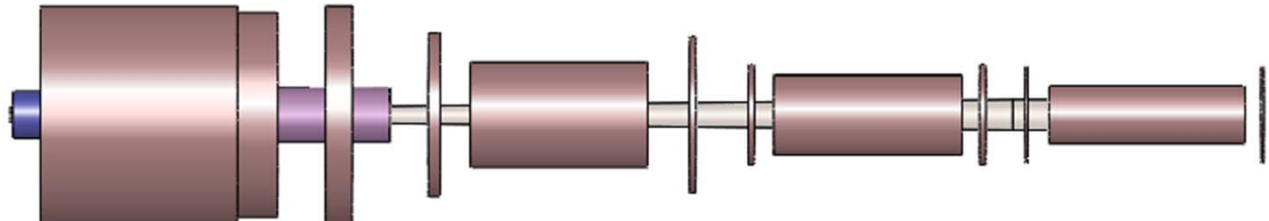

IDS120_151.5T7m3+4 Images

Van Graves

May 4, 2013

IDS120 Coil Comparison

IDS120H

IDS120K

IDS120
20-1.5T7m2+5

IDS120
15-1.5T7m3+4

IDS120 Coil Comparison - Sections

Front Views

IDS120_15-1.5T7m3+4 Cryo 1-5

IDS120_15-1.5T7m3+4 Cryo1-5 Front (with & without dim)

IDS120_15-1.5T7m3+4 Cryo1-5 Front Xsec (with & without dim)

IDS120_15-1.5T7m3+4 Cryo1-2

IDS120_15-1.5T7m3+4 Cryo1 Front

IDS120_15-1.5T7m3+4 Target Module Section

Isometric Views

IDS120_15-1.5T7m3+4 Cryo1-5 Iso

IDS120_15-1.5T7m3+4 Cryo1-5 Iso

IDS120_15-1.5T7m3+4 Cryo1-2 Iso Cut

IDS120_15-1.5T7m3+4 Cryo1-2 With Uncut Target Module