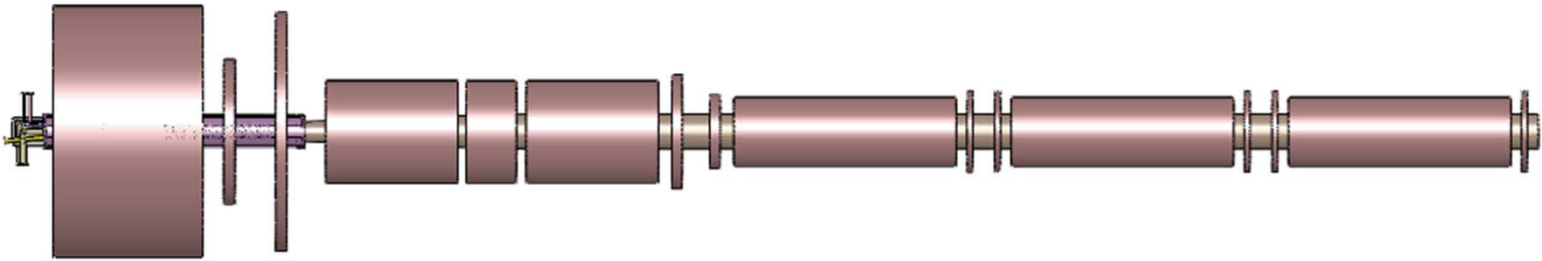

IDS120_151.5T7m3+4 Images

Van Graves

May 4, 2013

IDS120 Coil Comparison

IDS120H

IDS120K

IDS120
20-1.5T7m2+5

IDS120
15-1.5T7m3+4

IDS120 Coil Comparison - Sections

Front Views

IDS120_15-1.5T7m3+4 Cryo 1-5

IDS120_15-1.5T7m3+4 Cryo1-5 Front (with & without dim)

IDS120_15-1.5T7m3+4 Cryo1-5 Front Xsec (with & without dim)

IDS120_15-1.5T7m3+4 Cryo1-2

IDS120_15-1.5T7m3+4 Cryo1 Front

IDS120_15-1.5T7m3+4 Target Module Section

Isometric Views

IDS120_15-1.5T7m3+4 Cryo1-5 Iso

IDS120_15-1.5T7m3+4 Cryo1-5 Iso

IDS120_15-1.5T7m3+4 Cryo1-2 Iso Cut

IDS120_15-1.5T7m3+4 Cryo1-2 With Uncut Target Module