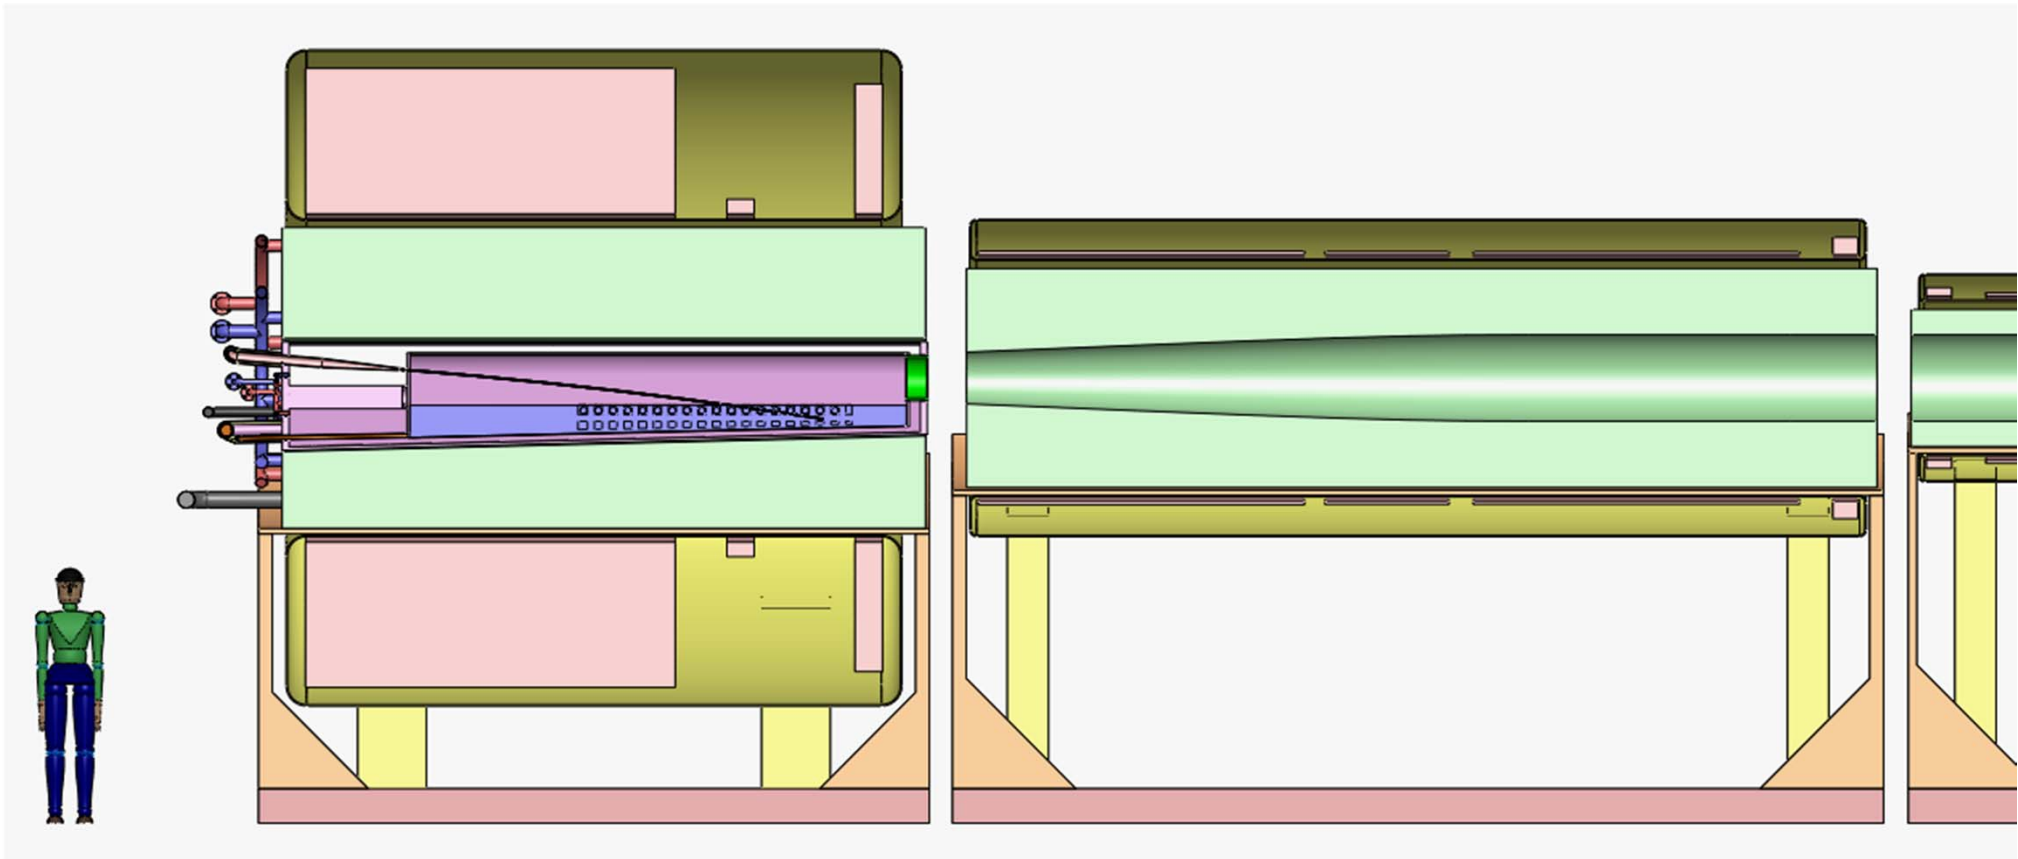

IDS120 Coil Comparison - Sections

Front Views

IDS120_15-1.5T7m3+4 Cryo 1-5

IDS120_15-1.5T7m3+4 Cryo1-5 Front (with & without dim)

IDS120_15-1.5T7m3+4 Cryo1-5 Front Xsec (with & without dim)

IDS120_15-1.5T7m3+4 Cryo1-2

IDS120_15-1.5T7m3+4 Cryo1 Front

IDS120_15-1.5T7m3+4 Target Module Section

Isometric Views

IDS120_15-1.5T7m3+4 Cryo1-5 Iso

IDS120_15-1.5T7m3+4 Cryo1-5 Iso

IDS120_15-1.5T7m3+4 Cryo1-2 Iso Cut

IDS120_15-1.5T7m3+4 Cryo1-2 With Uncut Target Module

IDS120_15-1.5T7m3+4 Cryo1 Iso

IDS120_15-1.5T7m3+4 Cryo 1-2

IDS120_15-1.5T7m3+4 Cryo1

IDS120_15-1.5T7m3+4 Cryo1 with Uncut Target Module

IDS120_15-1.5T7m3+4 Utility Connections