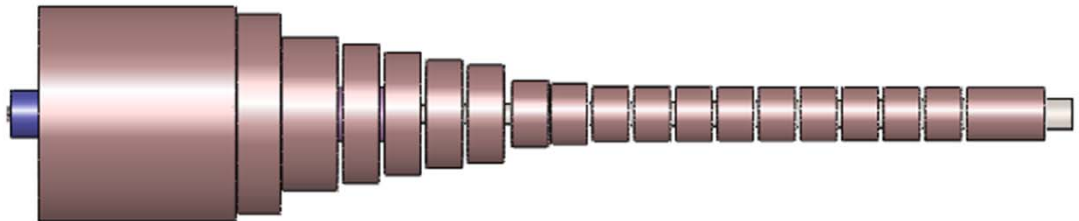

IDS120_151.5T7m3+4 Images

Van Graves

May 4, 2013

IDS120 Coil Comparison

IDS120H

IDS120K

IDS120
20-1.5T7m2+5

IDS120
15-1.5T7m3+4

IDS120 Coil Comparison - Sections

Front Views

IDS120_15-1.5T7m3+4 Cryo 1-5

IDS120_15-1.5T7m3+4 Cryo1-5 Front (with & without dim)

IDS120_15-1.5T7m3+4 Cryo1-5 Front Xsec (with & without dim)

IDS120_15-1.5T7m3+4 Cryo1-2

IDS120_15-1.5T7m3+4 Cryo1 Front

IDS120_15-1.5T7m3+4 Target Module Section

Isometric Views

IDS120_15-1.5T7m3+4 Cryo1-5 Iso

IDS120_15-1.5T7m3+4 Cryo1-5 Iso

IDS120_15-1.5T7m3+4 Cryo1-2 Iso Cut

IDS120_15-1.5T7m3+4 Cryo1-2 With Uncut Target Module