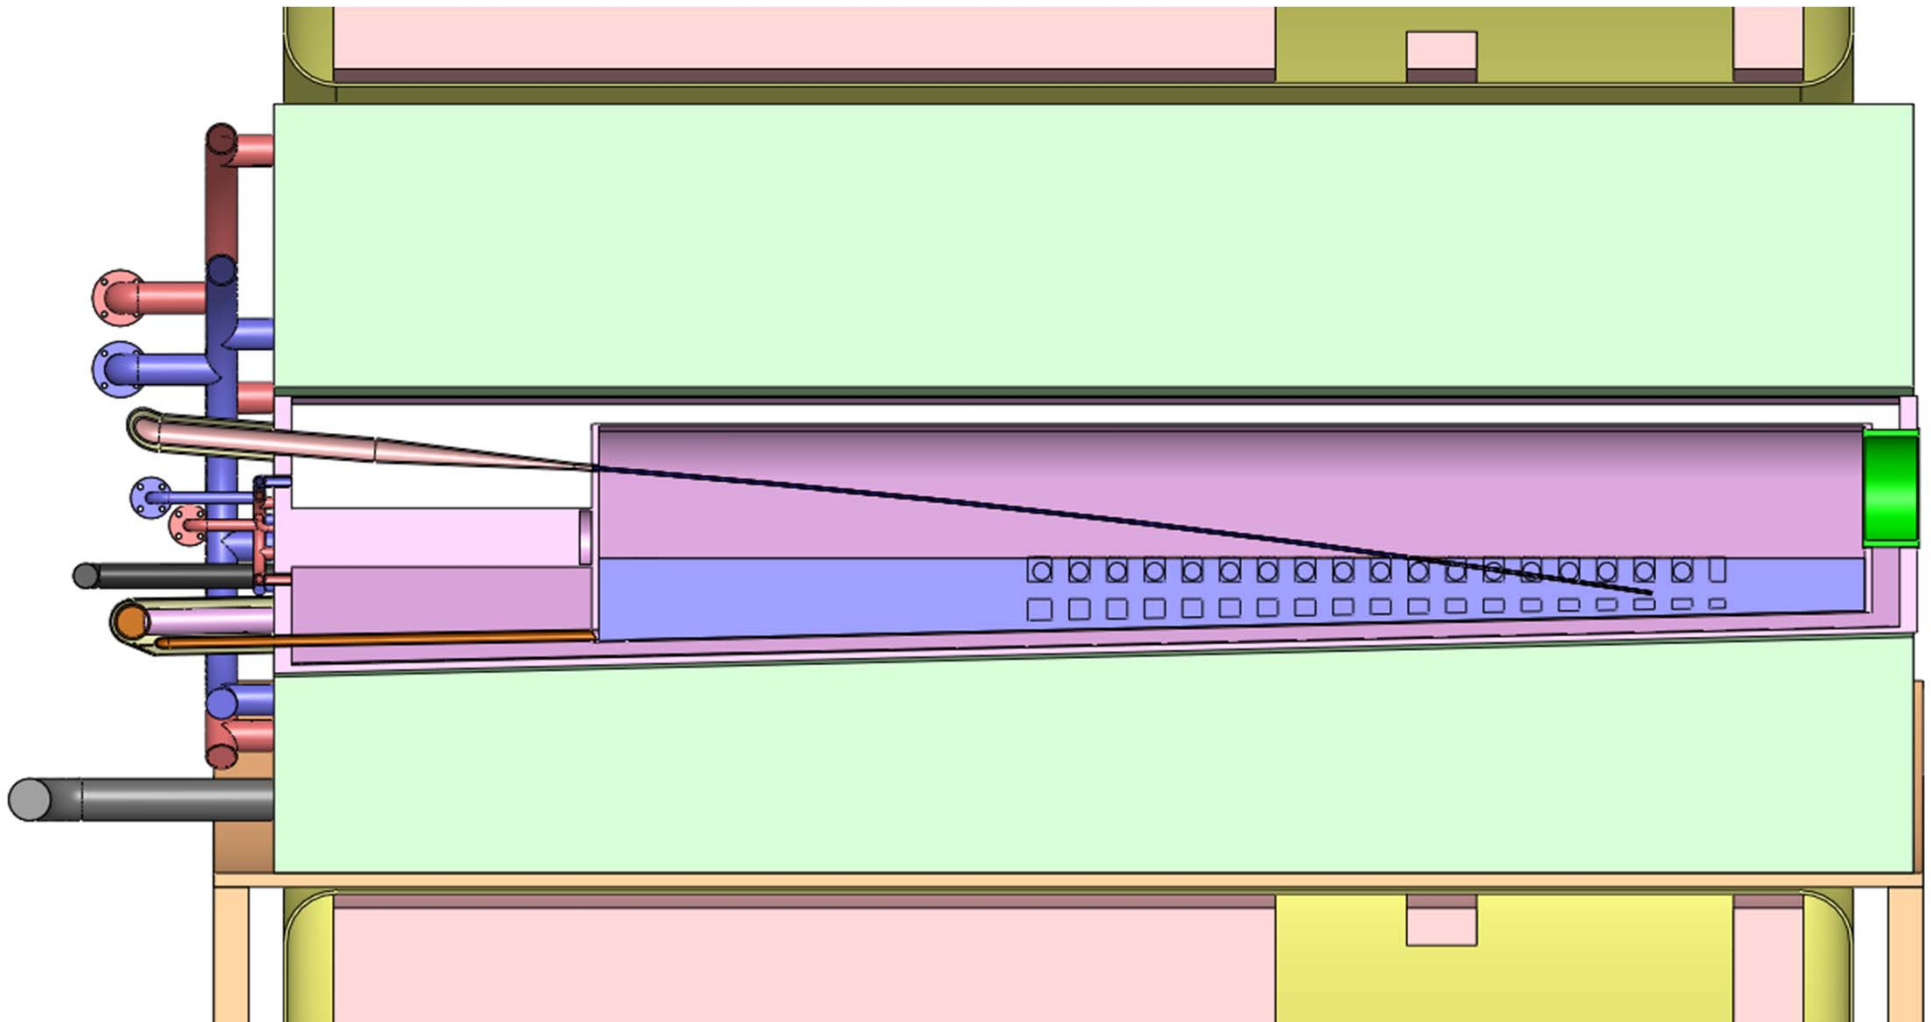

IDS120 Coil Comparison - Sections

Front Views

IDS120_15-1.5T7m3+4 Cryo 1-5

IDS120_15-1.5T7m3+4 Cryo1-5 Front (with & without dim)

IDS120_15-1.5T7m3+4 Cryo1-5 Front Xsec (with & without dim)

IDS120_15-1.5T7m3+4 Cryo1-2

IDS120_15-1.5T7m3+4 Cryo1 Front

IDS120_15-1.5T7m3+4 Target Module Section

Isometric Views

IDS120_15-1.5T7m3+4 Cryo1-5 Iso

IDS120_15-1.5T7m3+4 Cryo1-5 Iso

IDS120_15-1.5T7m3+4 Cryo1-2 Iso Cut

IDS120_15-1.5T7m3+4 Cryo1-2 With Uncut Target Module

IDS120_15-1.5T7m3+4 Cryo1 Iso

IDS120_15-1.5T7m3+4 Cryo 1-2

IDS120_15-1.5T7m3+4 Cryo1

IDS120_15-1.5T7m3+4 Cryo1 with Uncut Target Module

IDS120_15-1.5T7m3+4 Utility Connections