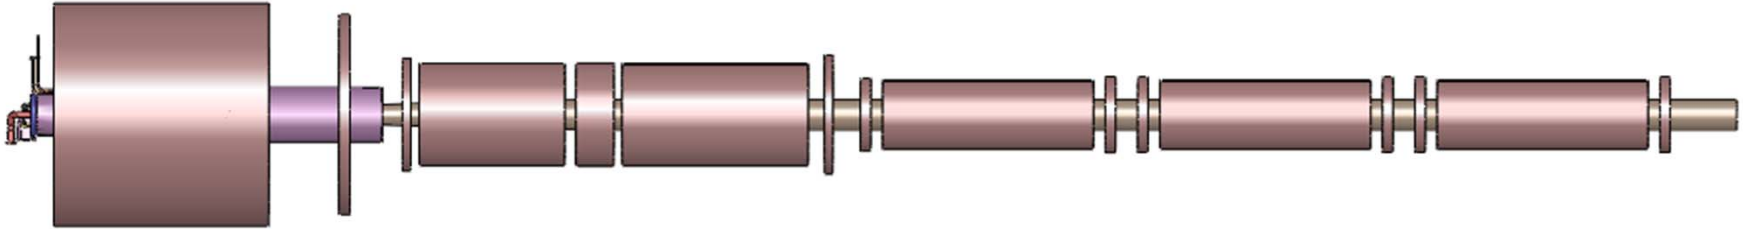

IDS120_151.5T7m3+4 Images

Van Graves

May 4, 2013

IDS120 Coil Comparison

IDS120H

IDS120K

IDS120
20-1.5T7m2+5

IDS120
15-1.5T7m3+4

IDS120 Coil Comparison - Sections

Front Views

IDS120_15-1.5T7m3+4 Cryo 1-5

IDS120_15-1.5T7m3+4 Cryo1-5 Front (with & without dim)

IDS120_15-1.5T7m3+4 Cryo1-5 Front Xsec (with & without dim)

IDS120_15-1.5T7m3+4 Cryo1-2

IDS120_15-1.5T7m3+4 Cryo1 Front

IDS120_15-1.5T7m3+4 Target Module Section

Isometric Views

IDS120_15-1.5T7m3+4 Cryo1-5 Iso

IDS120_15-1.5T7m3+4 Cryo1-5 Iso

IDS120_15-1.5T7m3+4 Cryo1-2 Iso Cut

IDS120_15-1.5T7m3+4 Cryo1-2 With Uncut Target Module